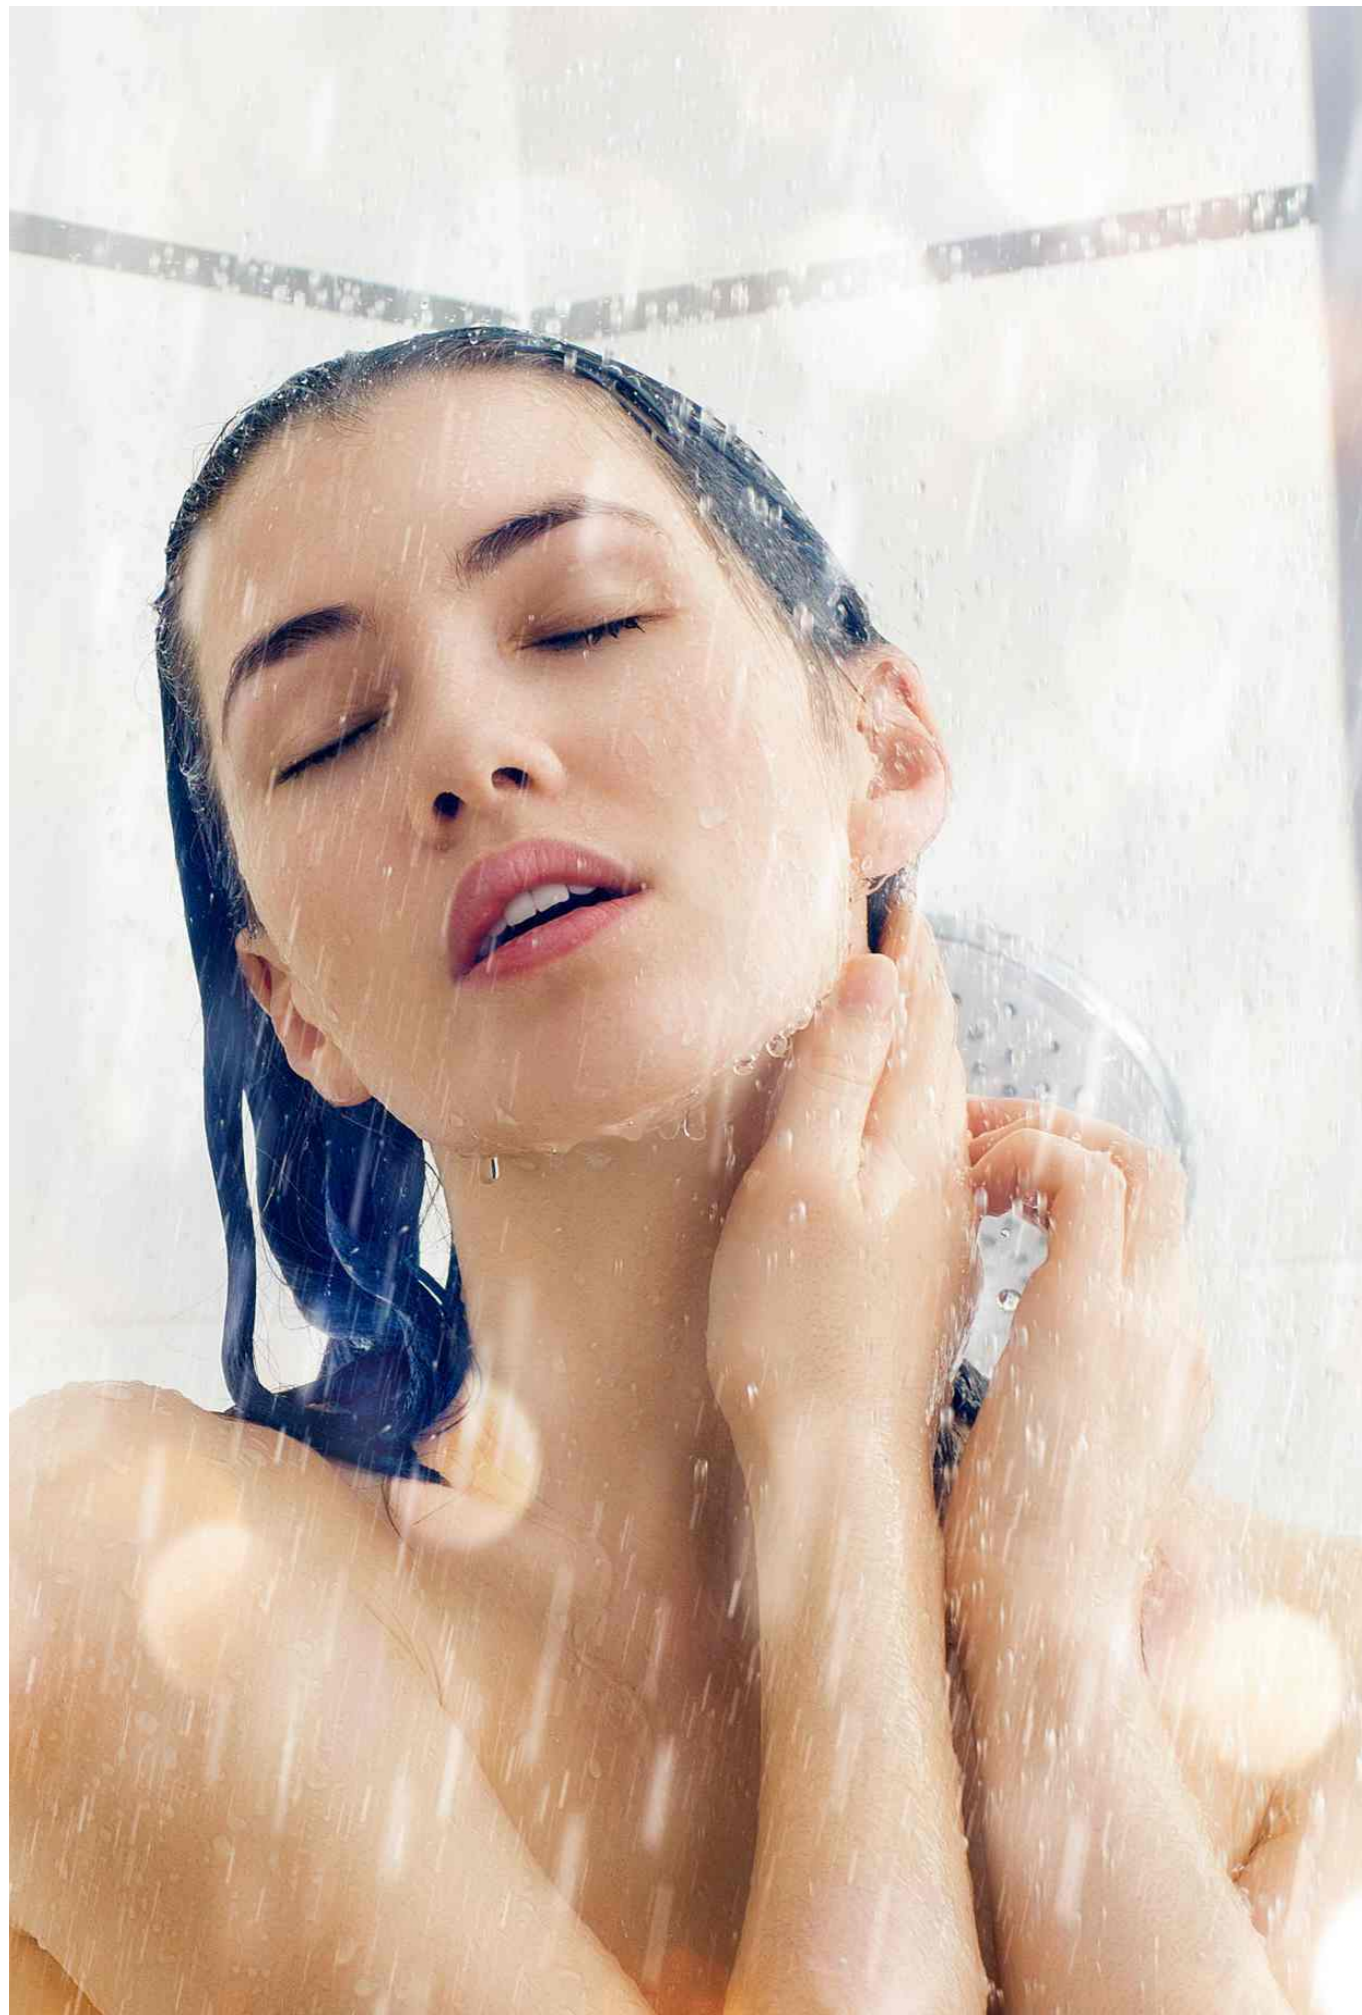

Yes

No

We only used TEMPERED GLASS for all no sharp edges, won't cause harm to human body.

EASY-CLEAN COATING INTRODUCTION

Self clean function

When the glass with our EASY-CLEAN COATING, the shower water will not adsorption on the glass, avoid dirty and mouldy.