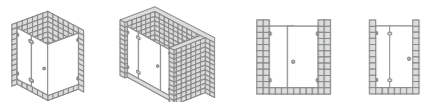

- 5
  5mm Thickness Glass
- 6
  6mm Thickness Glass
- Toughened Safety Glass
- Adjustable Profiles
- Easy clean glass
- Profile Covers