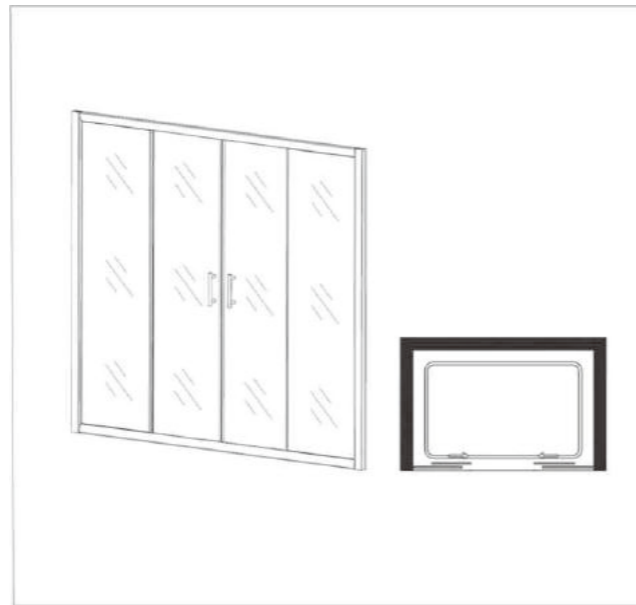

### Feature

- Wall profile with 20mm adjustment
- Stainless steel handle
- Detachable door for easy cleaning
- Outstanding design impervious to water
- Reversible installation design
- Smoothest rolling motion
- Have passed 120,000 sliding test