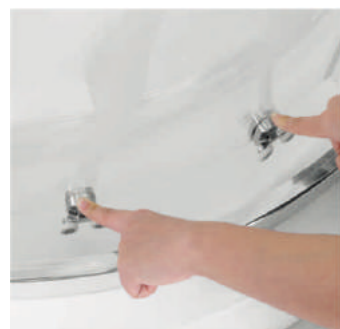

5

5mm Thickness Glass

6

6mm Thickness Glass

8

8mm Thickness Glass

Toughened Safety Glass

Adjustable Profiles

Easy clean glass

Profile Covers