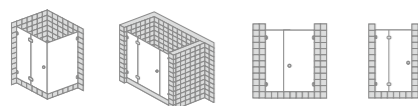

### Features

- Wall profile with 20mm adjustment
- Large entrance
- Fully waterproof tested
- Reversible installation
- Stainless steel double side handle
- Stainless steel big Wheel in bottom future design