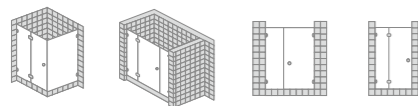

Rise and Fall Hinge Door Series

Frame finish

- Chrome, Silver profile finish

Glass

- 8mm, 10mm safety glass are available
- Easy clean glass is available

Features

- Wall profile with 20mm adjustment
- Stainless steel handle
- Stainless steel arm bar
- Chrome metal positioning hinge
- Hinges with raising and lowering function
- Easy to install frame design

8mm Thickness Glass

10mm Thickness Glass

Adjustable Profiles

Easy clean glass

Profile Covers

Toughened Safety Glass