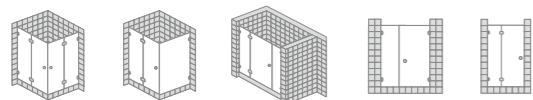

### Feature

- Chrome metal handles
- Pivot hinge with a raising and lowering function
- Wall profile with 20mm adjustment
- Reversible installation

A0703P+F07116

5mm Thickness Glass

6mm Thickness Glass

8mm Thickness Glass