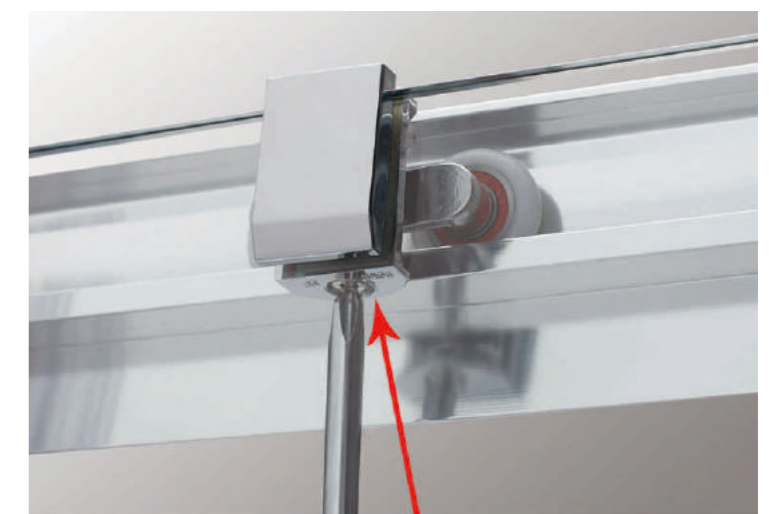

### Glass

- 6mm , 8mm safety glass are available
- Easy clean glass is available

### Feature

- Chrome profile finish
- Stainless steel handle
- Wall profile with adjustment
- Double Rollers with quick release design
- Large open door area

5

5mm Thickness Glass

6

6mm Thickness Glass

8

8mm Thickness Glass

Toughened Safety Glass

Adjustable Profiles

Easy clean glass

Adjustable rollers to keep glass doors leveled