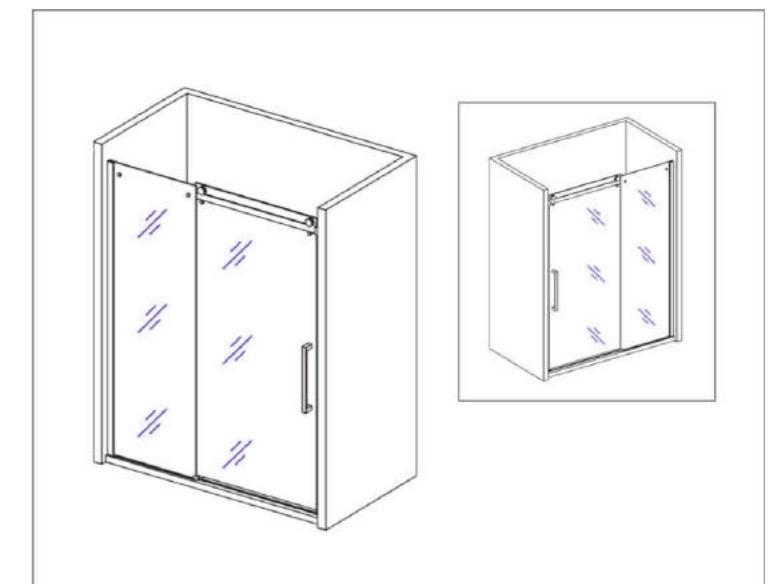

### Features

- Wall profile with 20mm adjustment
- Large entrance
- Fully waterproof tested
- Bottom with guider make sure sliding smoothly, which makes the product more safe and reliable
- Compatible side panels are optional (B054)
- Reversible installation
- Stainless steel double side handle
- Stainless steel big Wheel