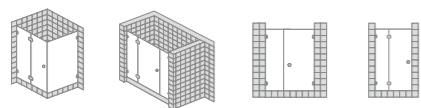

Single Hinge Door Series

Frame finish

- Chrome, Silver profile finish

Glass

- 8mm, 10mm safety glass are available
- Easy clean glass is available

Features

- Wall profile with 20mm adjustment
- Easy to install frame design
- Stainless steel hinge
- Stainless steel double side handle
- Metal bottom seal
- Stainless steel top bar which makes the product more safe and reliable