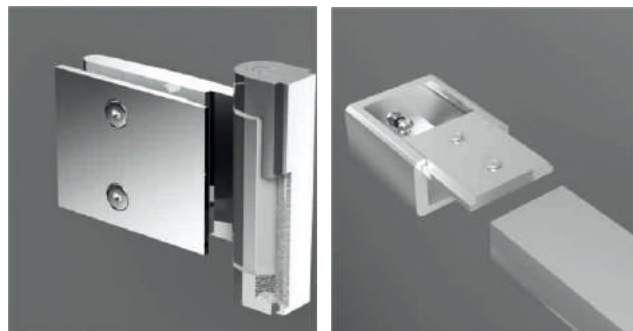

8
8mm Thickness
Glass

10
10mm Thickness
Glass

Toughened Safety
Glass

Adjustable Profiles

Easy clean glass