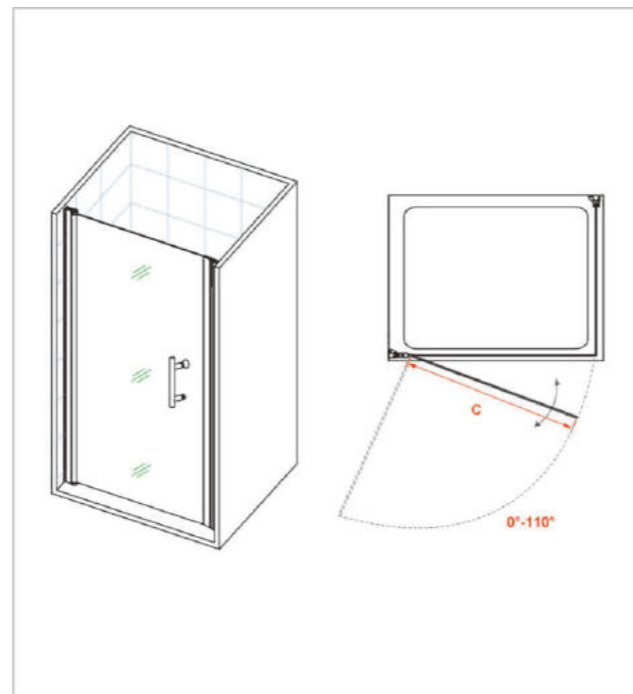

### Feature

- Chrome metal handles
- Pivot hinge with a raising and lowering function
- Wall profile with 20mm adjustment
- Reversible installation

A0703P+F07116

5mm Thickness Glass

6mm Thickness Glass

8mm Thickness Glass