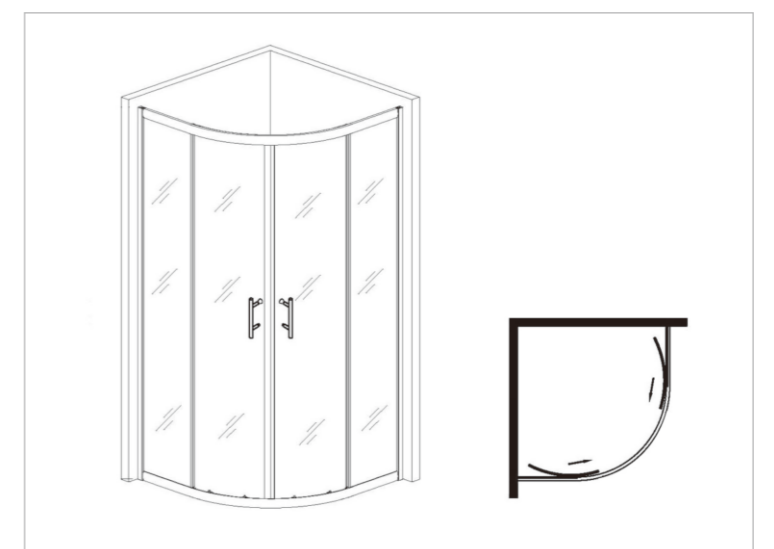

### Feature

- Double roller with quick release design
- Stainless steel handle
- Wall profile with 20mm adjustment
- Reversible installation design
- Quick release easy clean door function
- Have passed 120,000 sliding test

Adjustable Profiles

Easy clean glass

Profile Covers