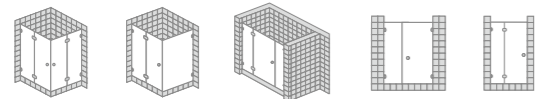

Swing Hinge Door Series

Frame finish

- Chrome, Silver profile finish

Glass

- 8mm, 10mm safety glass are available
- Easy clean glass is available

Feature

- Wall profile with 20mm adjustment
- Open Inside & outside
- Easy clean coating glass for quick cleaning
- High quality brass hinge
- Stainless steel handle
- Reversible installation
- Full waterproof tested

8
8mm Thickness
Glass

10
10mm Thickness
Glass

Toughened Safety
Glass

Adjustable Profiles

Easy clean glass