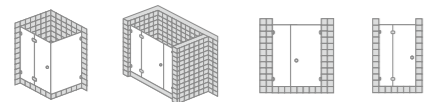

### Feature

- Wall profile with 20mm adjustment
- Stainless steel handles
- Brass pivot hinge
- Wall profile with 20mm adjustment
- Reversible installation design

5mm Thickness Glass

6mm Thickness Glass

Toughened Safety Glass