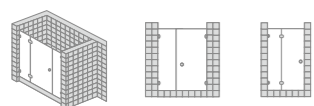

6mm Thickness Glass

Toughened Safety Glass

Adjustable Profiles

Easy clean glass

Profile Covers