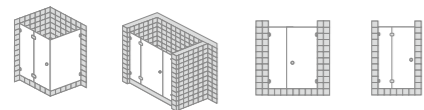

8mm Thickness Glass

10mm Thickness Glass

Toughened Safety Glass

Adjustable Profiles

Easy clean glass