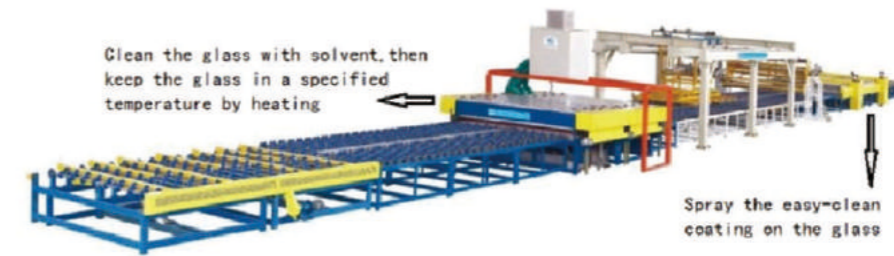

EASY-CLEAN COATING INTRODUCTION

Self clean function

When the glass with our EASY-CLEAN COATING, the shower water will not adsorption on the glass, avoid dirty and mouldy.