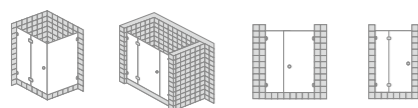

### Features

- Wall profile with 20mm adjustment
- Large entrance
- Fully waterproof tested
- Bottom with guider make sure sliding smoothly, which makes the product more safe and reliable
- Compatible side panels are optional (B054)
- Reversible installation
- Stainless steel double side handle
- Stainless steel big Wheel