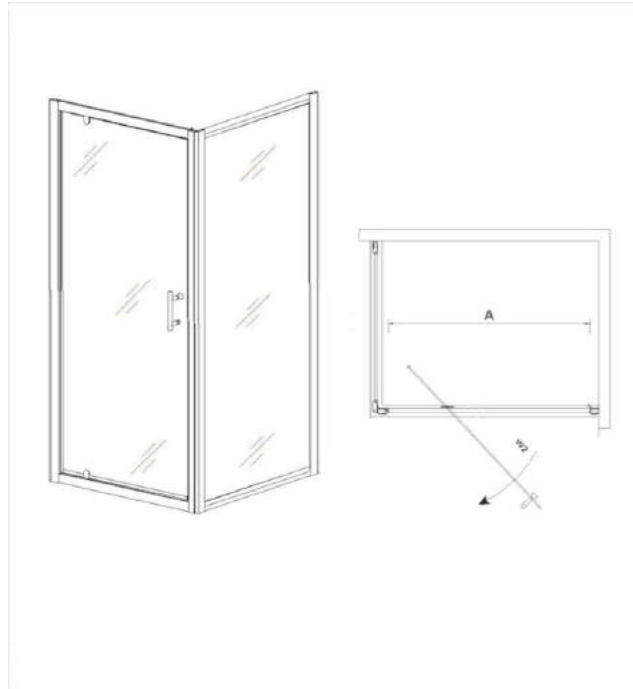

### Feature

- Wall profile with 20mm adjustment
- Stainless steel handles
- Brass pivot hinge
- Wall profile with 20mm adjustment
- Reversible installation design

5mm Thickness Glass

6mm Thickness Glass

Toughened Safety Glass