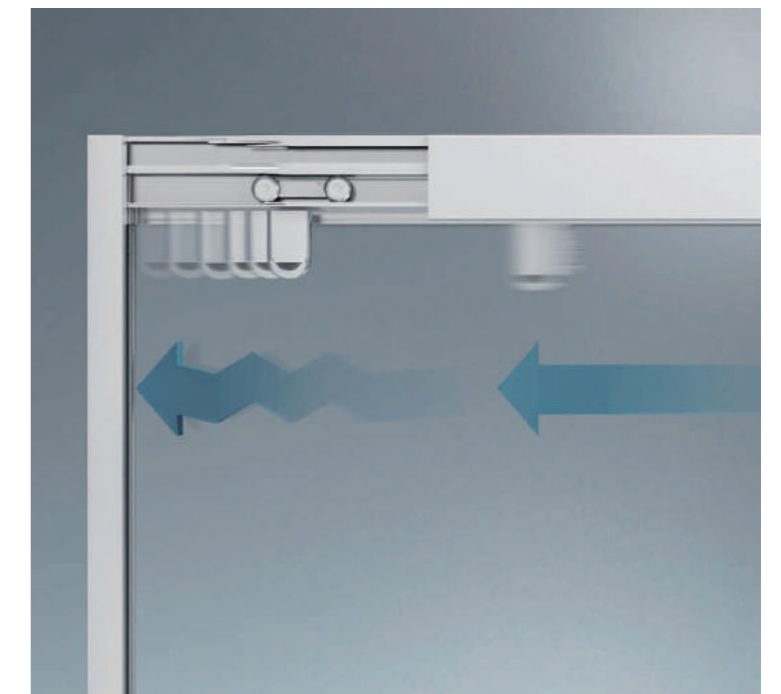

### Feature

- Wall profile with 20mm adjustment
- Open Inside & outside
- Easy clean coating glass for quick cleaning
- High quality brass hinge
- Stainless steel handle
- Reversible installation
- Full waterproof tested

### Glass

- 8mm , 10mm safety glass are available
- Easy clean glass is available

### Feature

- Wall profile with 20mm adjustment
- Two doors sliding
- Stainless steel handle
- Soft closing sliding door
- Reversible installation
- Full waterproof tested