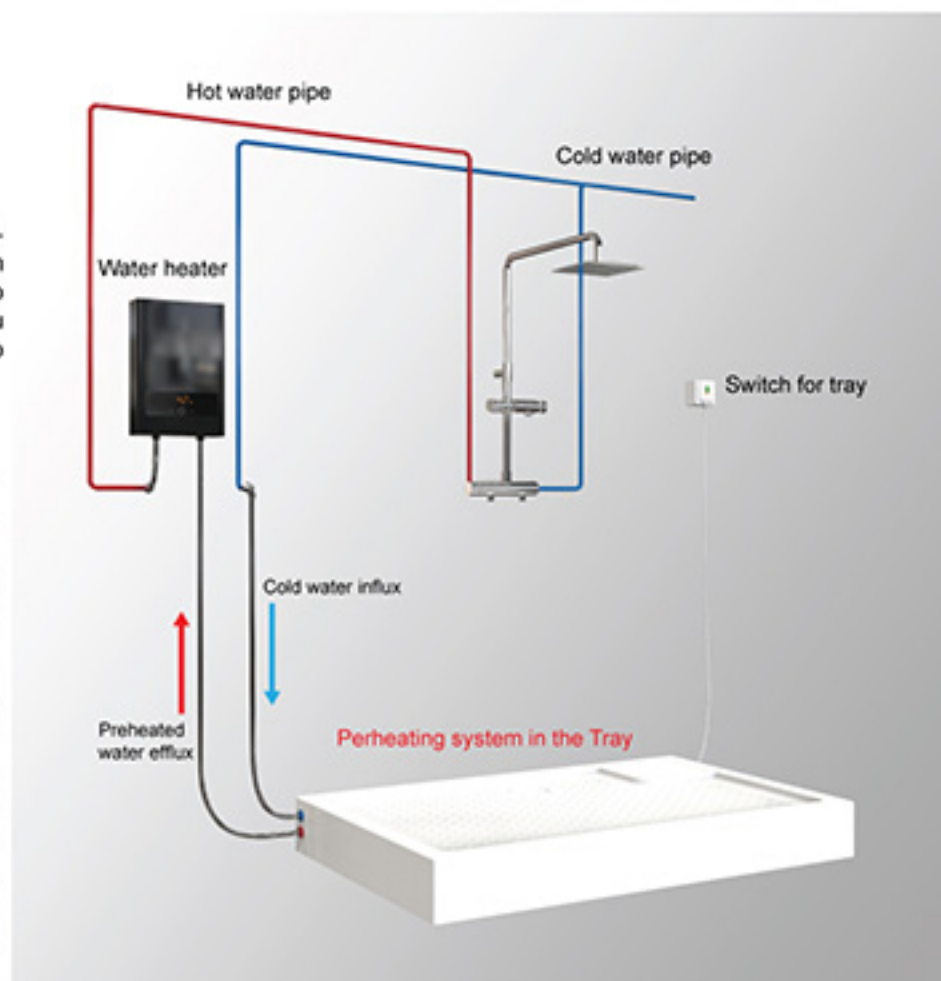

This Eco-Shower Tray is the best solution for apartments to achieve power saving effect. With the warm acrylic surface and inner heat recovery system, the Eco tray could replace your normal acrylic tray and help you to save energy charge. We also offer different size to suit any bathroom.

Specification Details

DESCRIPTION	VALUME	UNIT
Min.depth for installation	165	mm
Overall width for installation	900	mm
Material for heater exchanger	Copper	—
Shower flow rate	3-12	Litres/Min
Max.Mains water inlet pressure	10	Bar
Min.Mains water inlet pressure	1	Bar
Max.waste water working temp	80	°C
Mains water connection	1/2" male	BSP
Waste water connection	1/2" male	BSP
Preheating time	less than 90	s
Max.Thermal recovery	70	%
Weight	—	KG
Water Volume	—	Litres

GLASS OPTION

ALUMINUM FINISH OPTION

HINGE & HANDLE OPTION

STONE STRIP OPTION