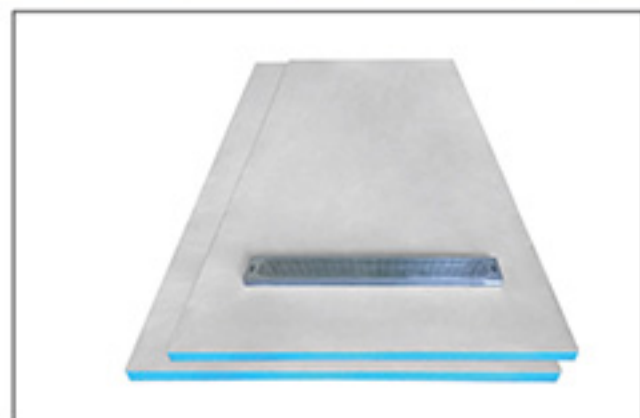

P1290

Size:1200x900x30mm