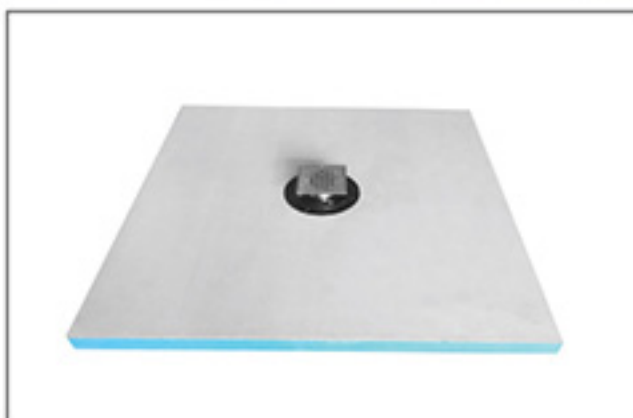

**P028**  
Size: 1500x800x53mm

**P29W**  
Size: 900x900x165mm

**P020**  
Size: (1200-1500)x800mm  
**P021**  
Size: (1500-1800)x800mm

# SALLY® WETZONE TRAY

This new material tray is the best solution for a Wetzone space with our wetroom screen(see page 19).Because of the high compressive foam and cement coating,You could cut the length of the tray with woodworking tools easily to fit any size you need.The drain angle is min.2% for water falls.Can be finished with tiles to match surrounding decoration.You could also choose the wetroom kits such as waste,installation adhesive and tape easily to finish the whole installation work just by yourself.The tray is also very light,easy for carry and handle.